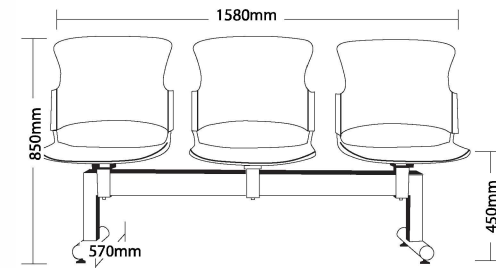

R6 FOCUS BEAM

BEAM SEATING

COLOUR

FEATURES

- » Optional 2 or 3 seater
- » Suitable for indoor use only
- » Fully welded black metal frame
- » Twin seat support bars
- » Adjustable feet
- » 4 Year warranty
- » Available in black only
- » Weight limit for 2 seater is 200kg
- » Weight limit for 3 seater is 300kg

 **officeway**
office furniture

FOCUS BEAM

SIZE

WEIGHT LIMIT
200
Kilogram

F-BEAM 2

F-BEAM 2

F-BEAM 3

WEIGHT LIMIT
300
Kilogram