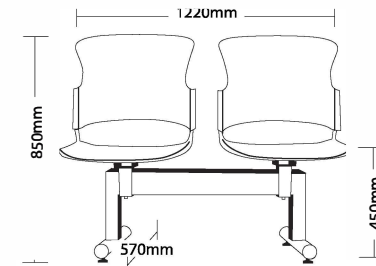

 **officeway**
office furniture

FOCUS BEAM

SIZE

WEIGHT LIMIT
200
Kilogram

F-BEAM 2

F-BEAM 2

F-BEAM 3

WEIGHT LIMIT
300
Kilogram